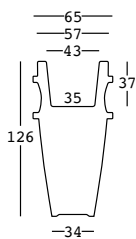

## CAPACITY:

Lt 44,5

## GROSS WEIGHT:

kg 19,3